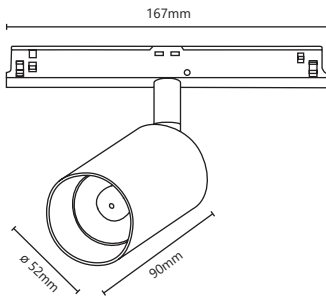

Family data sheet

MAGNET SPOT BIG

LED spot, easy installation with click magnet, magnetic rail Accessories and converter to be ordered separately, max. Track length 20m or 450W per feed

CHARACTERISTIC

- Head can be swiveled 90° and rotated 355°
- Standard reflector 32 ° (on request also in 21° available)
- Voltage 24V DC (order converter separately)

Drawings:

item number	watt	① kelvin	② reflector	③ color	control
LW48-MSB-①-②-③	14W	» 2700 «	» M « 32° (Standard)	» B « black/ black	DALI
		» 3000 «		» W « white/ black	
		» 2700 «			