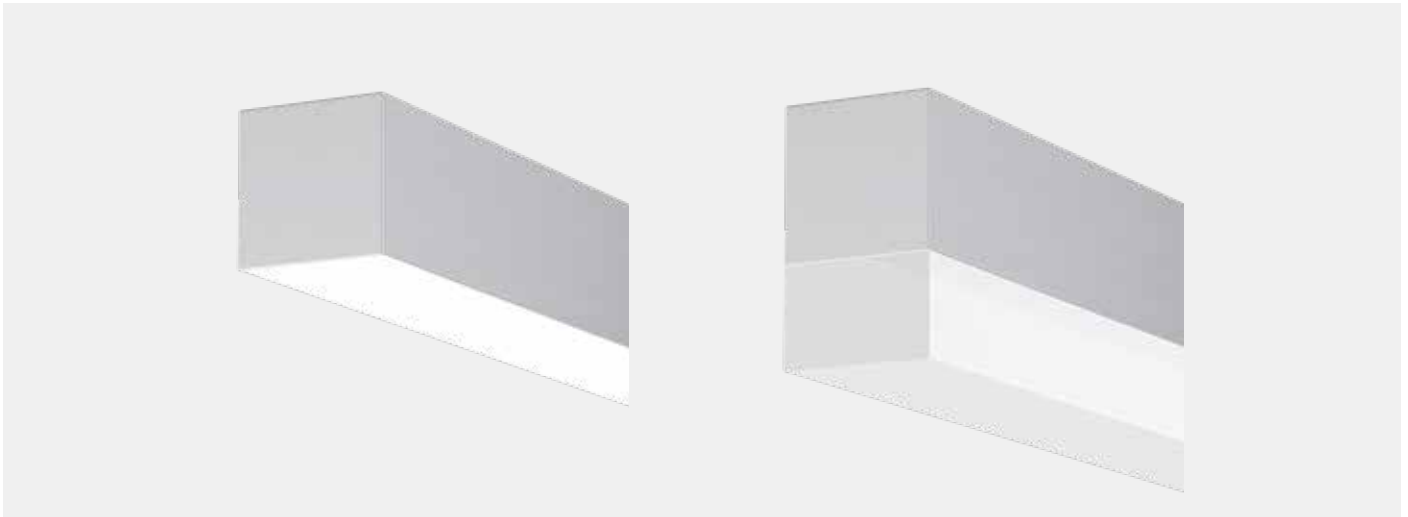

Product family

LEWO-30 SINGLE

Empty profiles made of extruded anodized aluminum, clip-on covers, available per linear meter, can be equipped with LED strips or LED boards, available with various covers (flat, high), assembly and fastening accessories

CHARACTERISTIC

- Extruded, anodized aluminum profile
- Cover polycarbonate or blind cover
- suitable for LED strips or circuit boards
- for stripes IP20 / IP44 / IP65
- available per running meter
-

SPECIAL FEATURE

- Black cover or blind cover
- Profile is also possible with IP68 encapsulation technology

Product view:

Profile:

profile
(anodised alu)
N68230

profile
(black RAL9005)
N68230-RAL9005

profile
(white RAL9016)
N68230-RAL9016