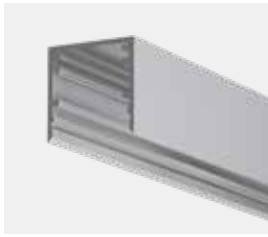

Product family

LEWO-30 SINGLE

Empty profiles made of extruded anodized aluminum, clip-on covers, available per linear meter, can be equipped with LED strips or LED boards, available with various covers (flat, high), assembly and fastening accessories

CHARACTERISTIC

- Extruded, anodized aluminum profile
- Cover polycarbonate or blind cover
- suitable for LED strips or circuit boards
- for stripes IP20 / IP44 / IP65
- available per running meter
-

SPECIAL FEATURE

- Black cover or blind cover
- Profile is also possible with IP68 encapsulation technology

Product view:

Profile:

profile
(anodised alu)
N68230

profile
(black RAL9005)
N68230-RAL9005

profile
(white RAL9016)
N68230-RAL9016

Covers:

opal/ flat
N68228

black/ flat
N68248

opal/ high
N68249

black/ high
N68247

blind cover
anodised alu
N68229

blind cover
(black RAL9005)
N68229-RAL9005

blind cover
(white RAL9016)
N68229-RAL9016