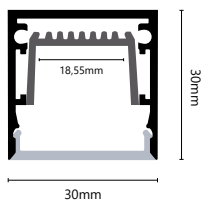

reflector high
for U-cover
N68244

reflector high
for U-cover (black/white)
N68254

mounting plate for wall
N68246

straight connector plate
N68255

corner connector 90°
N68256

Drawings:

Translucent Black Cover
translucent black cover