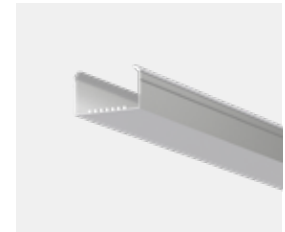

Product family

LEWO-30 SINGLE

Empty profiles made of extruded anodized aluminum, clip-on covers, available per linear meter, can be equipped with LED strips or LED boards, available with various covers (flat, high), assembly and fastening accessories

CHARACTERISTIC

- Extruded, anodized aluminum profile
- Cover polycarbonate or blind cover
- suitable for LED strips or circuit boards
- for stripes IP20 / IP44 / IP65
- available per running meter
-

SPECIAL FEATURE

Accessories:

end piece grey (1x)
N68232

end piece black (1x)
N68232-RAL9005

end piece white (1x)
N68232-RAL9016

end piece opal
U-cover (1x)
N68250

end piece black
U-cover (1x)
N68250-RAL9005

reflector deep
for flat cover
N68231

reflector high
for U-cover
N68244

reflector high
for U-cover (black/white)
N68254

mounting plate for wall
N68246

straight connector plate
N68255

corner connector 90°
N68256

Drawings:

Translucent Black Cover
translucent black cover