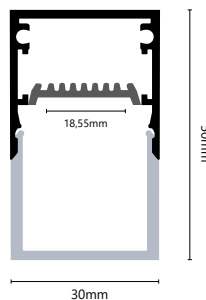

reflector high
for U-cover
N68244

reflector high
for U-cover (black/white)
N68254

mounting plate for wall
N68246

straight connector plate
N68255

corner connector 90°
N68256

Drawings:

Translucent Black Cover
translucent black cover