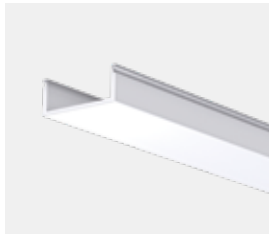

Product family

MICRO-5 SMALL

Corner profiles made of extruded anodized aluminum, clip-on covers, available per linear meter, can be equipped with LED strips, available with various covers (opal, clear), assembly and mounting accessories

PROPERTIES

- Extruded, anodized aluminum profile
- Polycarbonate cover
- suitable for LED strips up to max. FLEX-15
- for stripes IP20 / IP44
- available per running meter

PARTICULARITIES

- Especially suitable for showcases, furniture, cupboards, displays, cavity ceilings and cavity walls.

Product view:

Profile:

alu profile
N68204

Covers:

opal/ flat
N68205

clear/ flat
N68206

Accessories:

endpiece grey (1x)
N68219