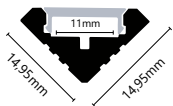

Drawings:

Use Stripes:

- for LED Stripes LA-FLEX-05-PREMIUM, LA-FLEX-10-PREMIUM, LA-FLEX-15-PREMIUM
- for LED-Stripes LW-FLEX-13-STANDARD
- for LED-Stripes LW-FLEX-TWOCOLOR, LA-FLEX-Z-05, LA-FLEX-Z-12
- for LED-Stripes LW-FLEX-NANO-05-CC, LW-FLEX-NANO-10-CC, LW-FLEX-NANO-15-CC IP44