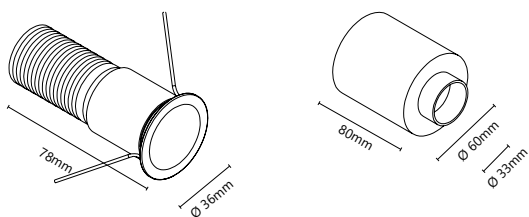

### Angle:

40°

Standard

20°

(on request)

## Drawings:

Cut-Out  $\varnothing$  30mm  
Installation depth 78mm