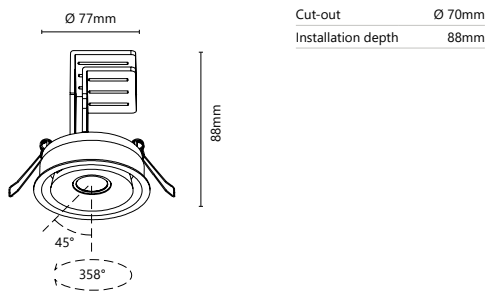

Product family

MINE 10

Orientable recessed luminaires offer the best performance in extremely compact sizes, orientation 45°, protection class: IP20, minimalist and sophisticated design, excl. converter (not dimmable or dimmable via PUSH / 1-10V / DALI must be ordered separately)

ADVANTAGES

- slim and compact design
- excl. converter (not dimmable or dimmable via PUSH / 1-10V / DALI must be ordered separately)

CHARACTERISTIC

- swiveling recessed downlight (45°)
- Housing colors can be selected: gray, black or white
- protection IP20
- Standard LED beam angle 46°
- Other light colors and beam angles on request

Light colors:

2700K superwarm white

3000K warm white

4000K neutral white
(on request)

Drawings:

Article overview:

item number	typ	① angle	② kelvin	③ color
FL-MN1 ① ② ③	MINE 10 LED 10W 250mA	» 2 « 46	» 0 « 2700K » 1 « 3000K	» G « grey » N « black » W « white

Technical information:

MINE 10

Total watt:	10W	
Net lumen:	890lm	1000lm
Kelvin (CCT):	2700K	3000K
Angle:	46° Standard	
CRI:	> 85Ra	
Light emission:	direct	
Protection:	IP20	
Life expectancy:	50.000h	
Voltage:	100~230V AC/ 250mA DC	