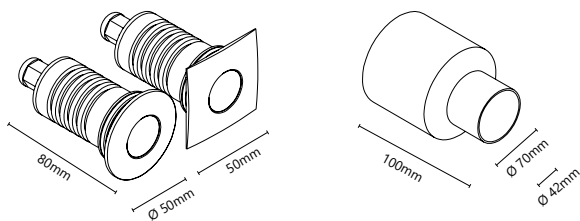

## Drawings:

Installation depth 80mm