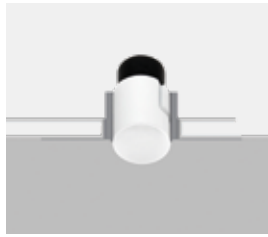

Product family

ZERO R2

Frameless recessed luminaire with a diameter of only 30mm and an extremely simple fastening system on the formwork, with built-in optics for improved visual comfort, excluding converter (not dimmable or dimmable via PUSH / 1-10V / DALI must be ordered separately)

ADVANTAGES

- frameless recessed luminaire
- excl. converter (not dimmable or dimmable via PUSH / 1-10V / DALI must be ordered separately)

CHARACTERISTIC

- Fixed recessed downlight
- 2 selectable housing colors
- Degree of protection IP44
- LED beam angle standard 25 °
- Other light colors and beam angles on request.

Product overview:

Types:

ZERO R2

Housing drywall
(optional)

Light emission:

direct

Housing color:

black

Drawings:

Cut-Out \varnothing 44mm
Installation depth 55mm

Article overview:

item number	type	① angle	② kelvin	③ color
FL-ZS1 ① ② ③	ZERO R2 LED 1W 350mA oder 2W 500mA	» 2 « 25°	» 0 « 2700K » 1 « 3000K	» N « black » W « white
FL-ZQC001	Housing drywall white			
FL-ZQC001B	Housing drywall black			