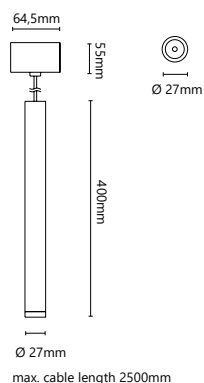

SENSOR TECHNOLOGY

Luminaire sensor for
Occupancy detection, daylight
use via app.