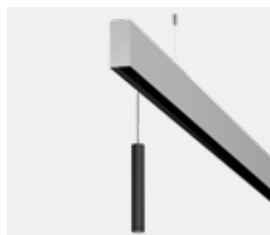

cover polycarbonate
asymmetrical

for 3ph. tracks

with reflector technology

with lens technology

with LEWO Spot

with pendant fixture
STRING

Housing colors:

RAL9005 black matt