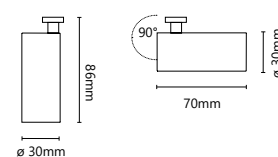

Special solutions:

Special designs do not have a fixed article number and are always produced at the customer's request. Please specify separately.

LENS TECHNOLOGY

4x LED Set á 50mm
4x LED Set á 100mm
8x LED Set á 50mm

REFLECTOR TECHNOLOGY

4x LED Set á 50mm
4x LED Set á 100mm
8x LED Set á 50mm

3PH TRACKS

LEWO SPOT

STRING LED

SENSOR TECHNOLOGY

Luminaire sensor for
Occupancy detection, daylight
use via app.