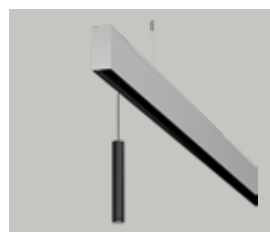

REFLECTOR TECHNOLOGY

4x LED Set á 50mm
4x LED Set á 100mm
8x LED Set á 50mm

3PH TRACKS

LEWO SPOT

STRING LED

SENSOR TECHNOLOGY

Luminaire sensor for
Occupancy detection, daylight
use via app.