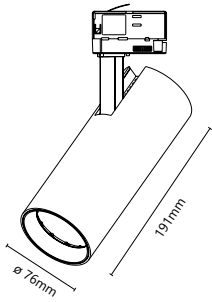

DALI dimmable

Drawings:

Technical information:

Total watt:	25W	
Net lumen:	2123lm	2565lm
Kelvin (CCT):	3000K	4000K
Protection:	IP20	
Beam Angle:	30° (Standard)	
CRI:	>90Ra	
Life expectancy:	50.000 Hours	
Voltage:	100~240V AC/ 230V DC	