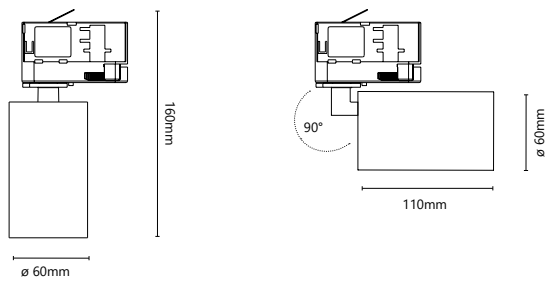

ADVANTAGES

- in connection with 3ph. track, surface mounting or built-in installation (order separately)
- dimmable leading and trailing edge

CHARACTERISTIC

- 355 ° swivel and 90 ° swivel
- housing colors black / black, aluminum gray / black or white / black
- degree of protection IP20
- LED beam angle 30 ° (standard)

30° (Standard)

Light color:

3000K warm white

Control:

leading and trailing edge

Drawings:

Technical information:

Total watt:	8W
Net lumen:	446lm
Kelvin (CCT):	3000K
Protection:	IP20
Beam Angle:	30° (Standard)
CRI:	>90Ra
Life expectancy:	50.000 Hours
Voltage:	100~240V AC/ 230V DC