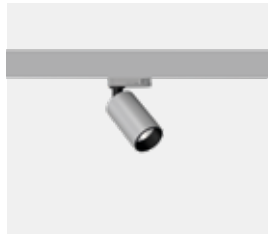

silver / black