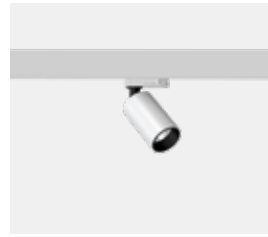

Product family

TUBE MINI

LED track spotlight for 3ph. track, equipped with first-class LED board, rotatable and swiveling, CRI > 90Ra, in connection with our 3ph. busbars 230V / surface or recessed mounting, reflectors (30°), protection class: IP20, including converter, available in light color: 3000K, dimmable phase and phase section, housing colors: black/black, aluminum gray/black or white/black

ADVANTAGES

- in connection with 3ph. track, surface mounting or built-in installation (order separately)
- dimmable leading and trailing edge

CHARACTERISTIC

- 355 ° swivel and 90 ° swivel
- housing colors black / black, aluminum gray / black or white / black
- degree of protection IP20
- LED beam angle 30 ° (standard)

Product overview:

Housing color:

black / black

silver / black

white / black

Light emission:

direct

Reflector:

30° (Standard)

Light color:

3000K warm white

Control:

leading and trailing edge

Drawings:

Technical information:

Total watt:	8W
Net lumen:	446lm
Kelvin (CCT):	3000K
Protection:	IP20
Beam Angle:	30° (Standard)
CRI:	>90Ra
Life expectancy:	50.000 Hours
Voltage:	100~240V AC/ 230V DC