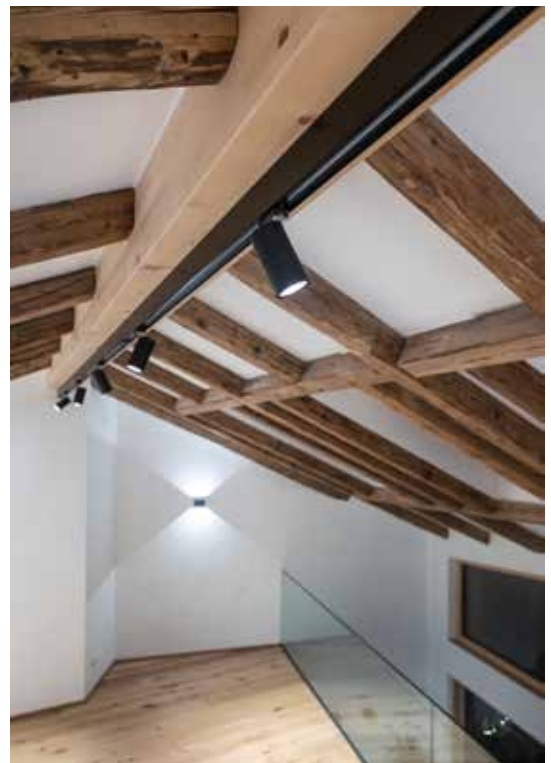

Product family

TUBE MINI

LED track spotlight for 3ph. track, equipped with first-class LED board, rotatable and swiveling, CRI > 90Ra, in connection with our 3ph. busbars 230V / surface or recessed mounting, reflectors (30°), protection class: IP20, including converter, available in light color: 3000K, dimmable phase and phase section, housing colors: black/black, aluminum gray/black or white/black

ADVANTAGES

- in connection with 3ph. track, surface mounting or built-in installation (order separately)
- dimmable leading and trailing edge

CHARACTERISTIC

- 355 ° swivel and 90 ° swivel
- housing colors black / black, aluminum gray / black or white / black
- degree of protection IP20
- LED beam angle 30 ° (standard)

Product overview:

Housing color:

black / black

silver / black

white / black

Light emission:

direct

Reflector: