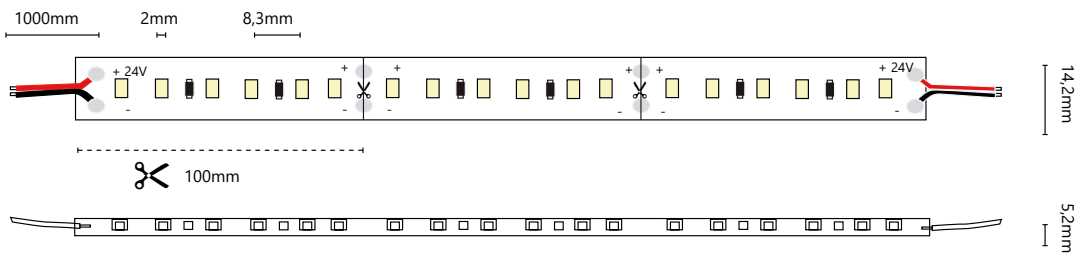

Drawings:

LW-FLEX-13 STANDARD